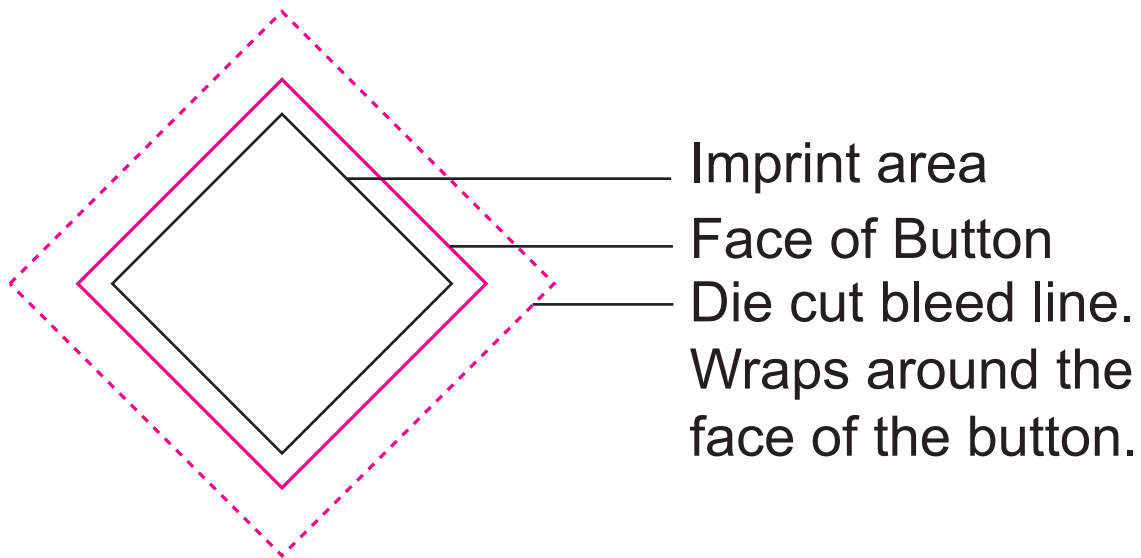

VIECO Inc.

www.promotionchoice.com

1.5 Inch Dimond Button Proof Sheet

Button with no bleed Imprint Area: 1.25" W X 1.25" H

Button with bleed Imprint Area: 1.5" W X 1.5" H

Button with bleed Wraps around the face of the button
Imprint Area: 2.3125" W X 2.3125" H

INK COLOR(S):

- A) IMPRINT AREA:** Recommend that all art and copy stay within this area
- B) FACE OF BUTTON:** Art should not touch this area of the button unless is bleeding off the edge
- C) DIECUT/BLEED LINE:** All art that bleeds/wraps must extend to this line. This line must print for accurate cutting.