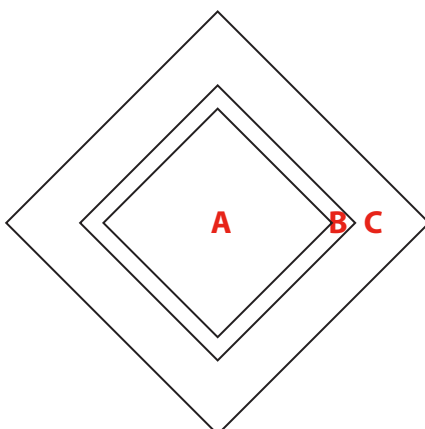

VIECO Inc.

www.promotionchoice.com

1.5 Inch Dimond Button Proof Sheet

Button with no bleed Imprint Area: 1.25" W X 1.25" H

Button with bleed Imprint Area: 1.5" W X 1.5" H

Button with bleed Wraps around the face of the button
Imprint Area: 2.3125" W X 2.3125" H

INK COLOR(S):

- A) IMPRINT AREA:** Recommend that all art and copy stay within this area
- B) FACE OF BUTTON:** Art should not touch this area of the button unless is bleeding off the edge
- C) DIECUT/BLEED LINE:** All art that bleeds/wraps must extend to this line. This line must print for accurate cutting.